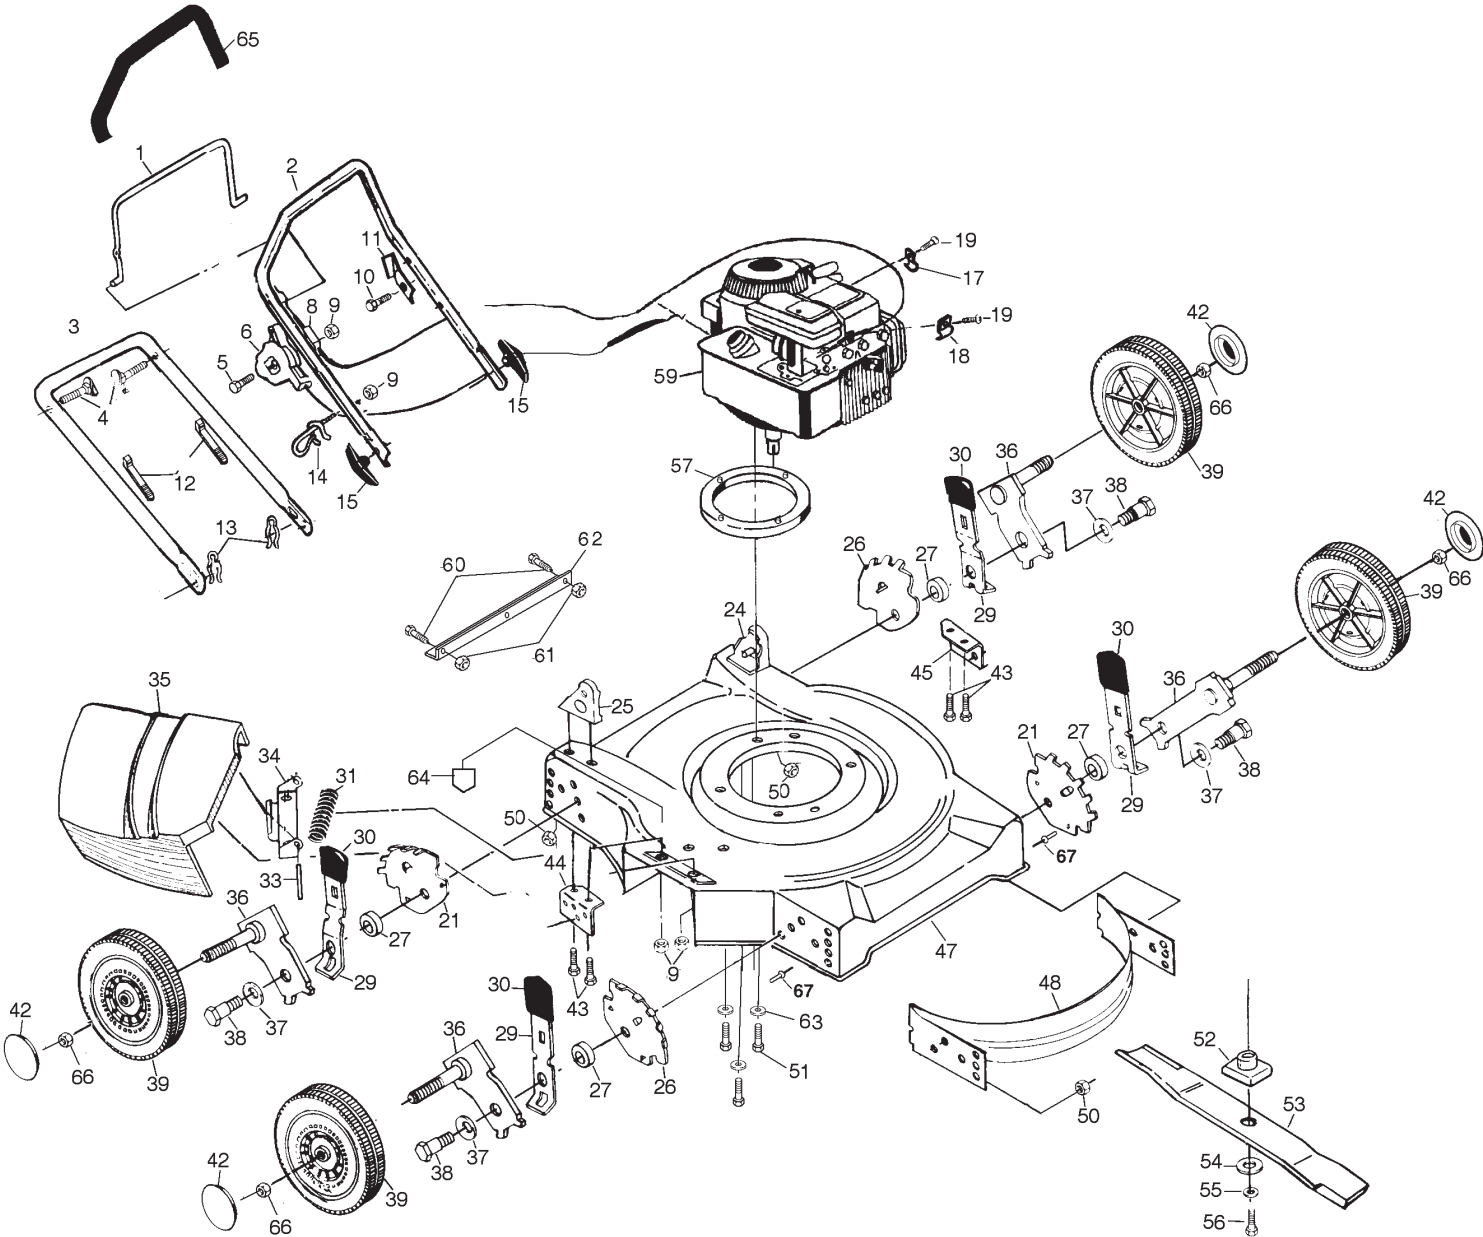

REPAIR PARTS

ROTARY LAWN MOWER MODEL NO. 600S (J600SD) PRODUCT NO. 954 05 66-21

REPAIR PARTS

ROTARY LAWN MOWER MODEL NO. 600S (J600SD) PRODUCT NO. 954 05 66-21

KEY NO.	PART NO.	DESCRIPTION	KEY NO.	PART NO.	DESCRIPTION
1	532850735	Control Bar	39	532148436	Wheel & Tire Assembly
2	532166355	Upper Handle	42	532077400	Hubcap
3	532159354	Lower Handle	43	532150078	Screw 5/16-18 x 3/4
4	532131959	Handle Bolt 5/16-18 x 3/4	44	532125424	Handle Support Bracket (Right)
5	532158755	Pan Head Machine Screw 1/4-20 x 2.12	45	532125423	Handle Support Bracket (Left)
6	532851462	Throttle Control	47	532171941	Lawn Mower Housing
8	532130861	Engine Zone Control Cable	48	532146026	Front Baffle
9	532063601	Locknut 1/4-20	--	532125046	Rear Baffle (Not Shown)
10	532750097	Hex Washer Head Screw #10-24 x 1/2	50	532751592	Locknut 3/8-16
11	532125162	Up-Stop Bracket	51	532850999	Hex Head Tread Rolling Screw 3/8-16 x 1
12	53266426	Wire Tie	52	532850977	Blade Adapter
13	532051793	Hairpin Cotter	53	532850972	20" Blade
14	532132001	Rope Guide	54	532851074	Hardened Washer
15	532136376	Handle Knob	55	532850263	Helical Lockwasher 3/8
17	532111190	Cable Clamp	56	532851084	Hex Head Screw 3/8-24 x 1 Grade 8
18	532087930	Cable Clip	57	532701313	Spacer
19	532083816	Thread Rolling Screw #10-32 x 5/8	59	-----	* Engine - Briggs & Stratton Model No. 9D902
21	532140836	Wheel Adjuster Bracket (LF/RR)			Order parts from engine manufacturer
24	532170977	Handle Bracket Assembly (Left)	60	532085825	Hex Washer Head Screw 10-24 x 1
25	532170975	Handle Bracket Assembly (Right)	61	532069180	Nut Hex Lk. Washer #10-24
26	532140996	Wheel Adjuster Bracket (RF/LR)	62	532154147	Footguard
27	532146630	Spacer	63	532053998	Washer
29	532141730	Selector Spring	64	532145494	Warning Decal
30	532087877	Selector Knob	65	532164265	Handle Grip
31	532087589	Torsion Spring	66	532083923	Nut
33	532147286	Hinge Rod	67	532128415	Pop Rivet
34	532087593	Housing Bracket	--	532157759	Operators Manual (Scand)
35	532750149	Discharge Guard Assembly	--	532157758	Operators Manual (Euro)
36	532149857	Axle Arm Assembly			
37	532062335	Belleville Washer 1/2			
38	532142748	Shoulder Bolt 3/8-16